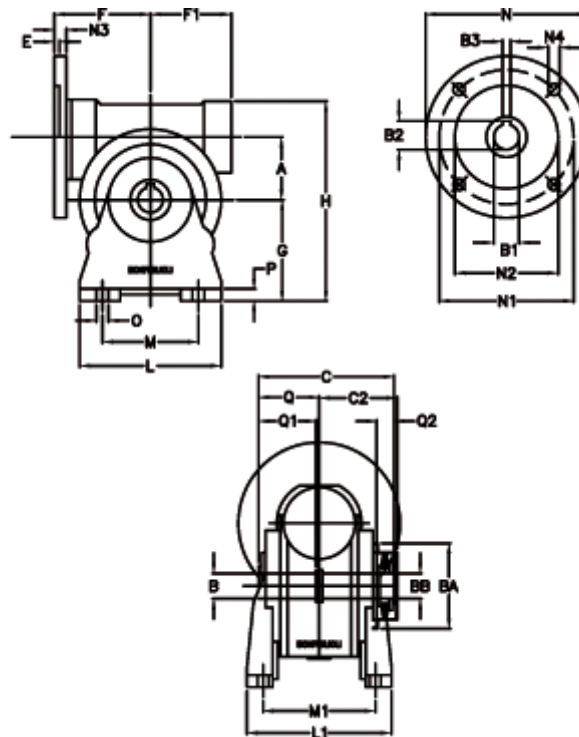

Article number: 390204406022216

Description: Worm Gear with Torque Limiter
VF 44-L1-A-60-P63B5

Measures

a = 44.60	C2 = 48	L1 = 98.0	O = 8.5
B = 18	Description = VF 44A-xx-63B5	m = 52	P = 10
B1 E7 = 11	E = 2.0	M1 = 81.0	Q = 32.0
B2 = 12.8	F = 65	N = 140	Q1 = 32
B3 H9 = 4	F1 = 54	N1 = 115	Q2 = 12
BA = 40	g = 72	N2 = 95	
BB H7 = 11	H = 143	N3 = 10.5	
C = 79	L = 90	N4 = 9,5	